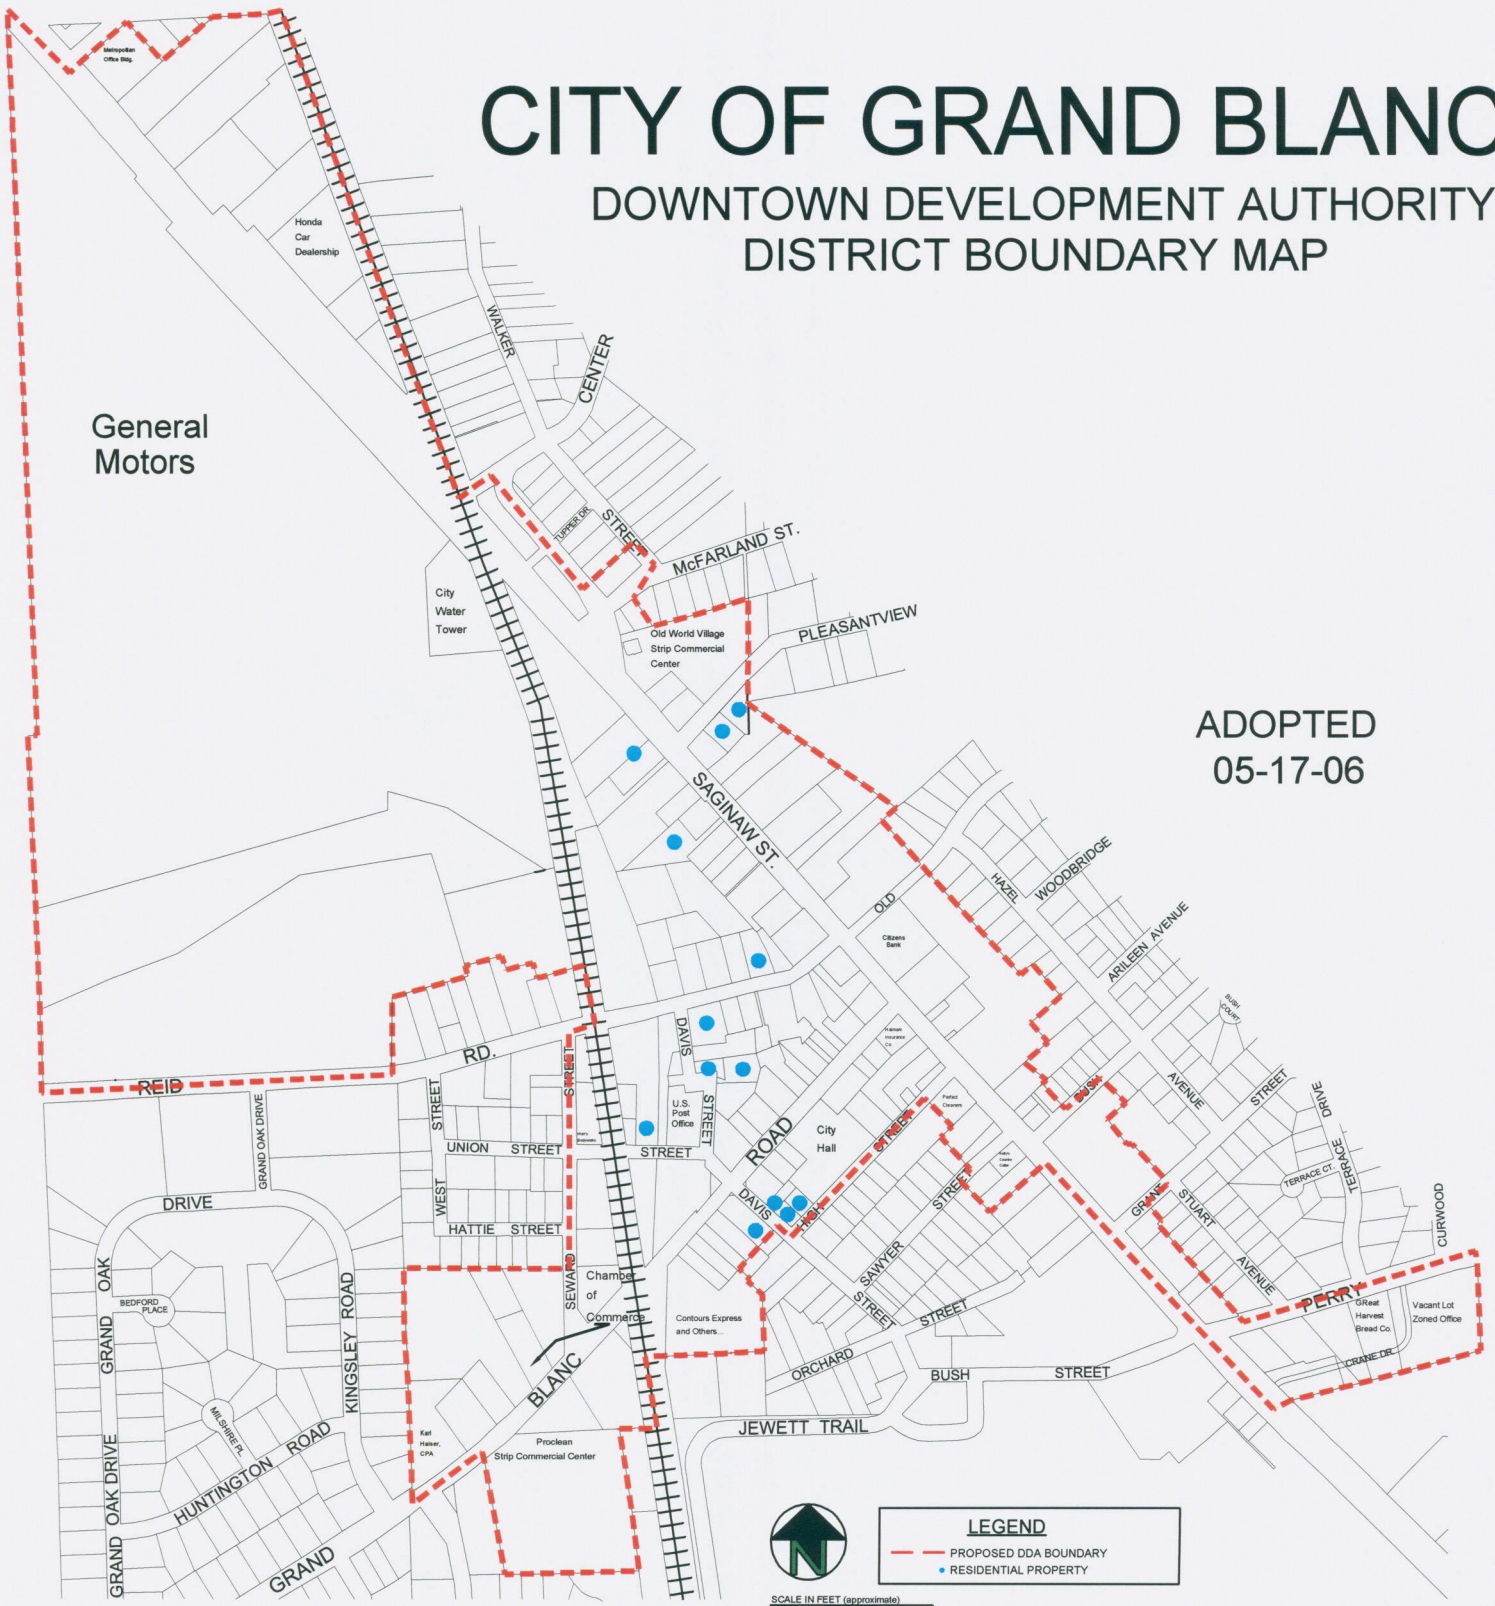

CITY OF GRAND BLANC

DOWNTOWN DEVELOPMENT AUTHORITY DISTRICT BOUNDARY MAP

ADOPTED
05-17-06

LEGEND	
	PROPOSED DDA BOUNDARY
	RESIDENTIAL PROPERTY

MAP 1